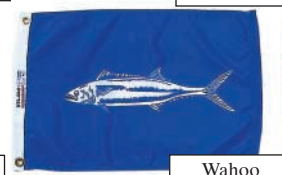

**Size No. 14 supplied with snaphooks

Specify Rope & Toggle or Heading & Grommets on Individual Flags

US Union Jack

Embroidered Star Field on SolarMax Nyl-Glo fabric. The first style of US Naval flag, now flown only on Sundays and Holidays in port. It's a tradition that recalls the early days of sail. Please allow two weeks, each flag made to order.

Item #	Size	Each
256315	13 x 15"	\$11.90
256320	17 x 20"	15.50
256322	20 x 26"	17.70

Trout Fisherman

Bass Fisherman

Shark

Striped Bass

Dolphin

Sailfish

Wahoo

White Marlin

King Mackerel

Albacore

Swordfish

Mako Shark

Tarpon

Bluefish

Marlin